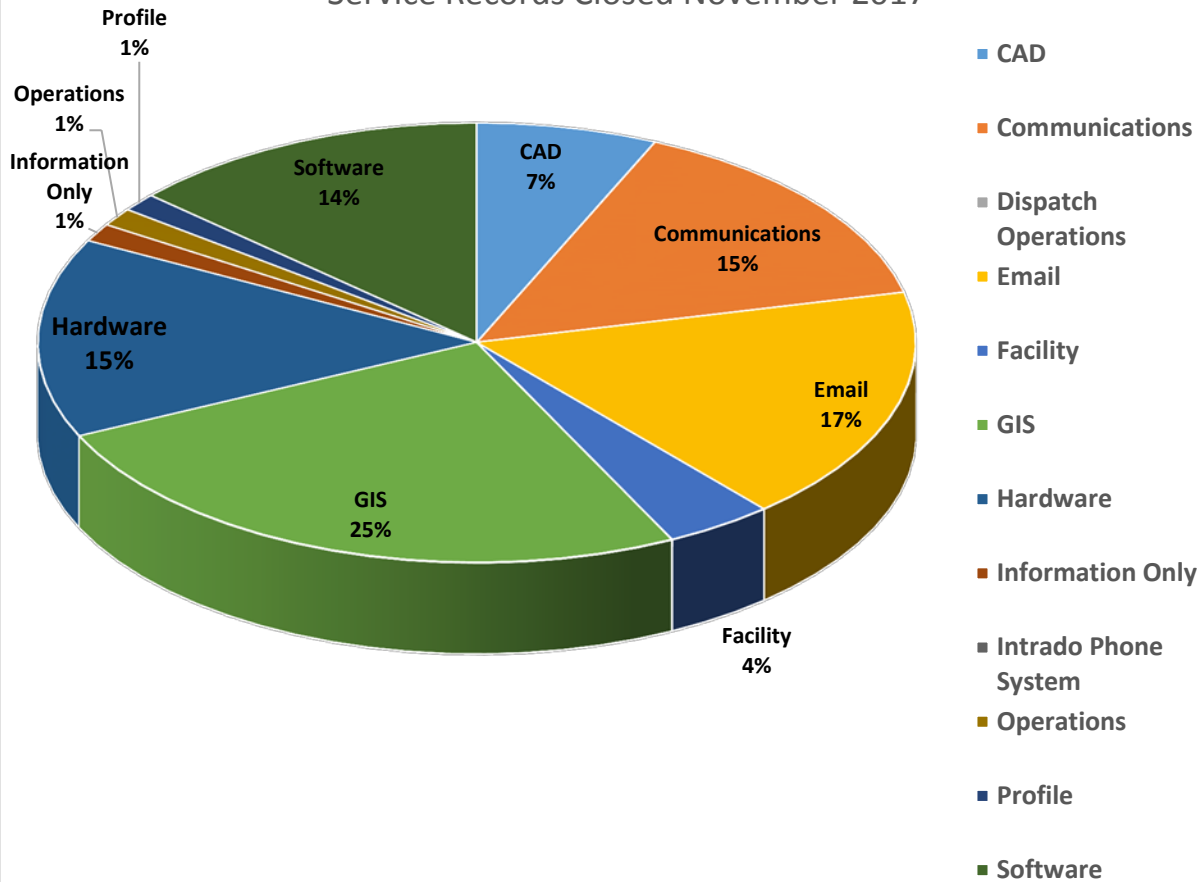

Opened/Closed Records Per Category

Date range
Generated on

11/01/2017 - 11/30/2017
01/19/2018 12:17

Category	Opened SRs	Closed SRs	Total (Opened - Closed)
CAD	6	5	1
Communications	6	11	-5
Dispatch Operations	1	0	1
Email	9	13	-4
Facility	5	3	2
GIS	14	19	-5
Hardware	10	11	-1
Information Only	1	1	0
Intrado Phone System	5	0	5
Operations	0	1	-1
Profile	0	1	-1
Software	4	10	-6

Total	61	75	-14
--------------	-----------	-----------	------------

Service Records Closed November 2017

Opened/Closed Records Per Category

Date range 12/01/2017 - 12/31/2017
 Generated on 01/19/2018 14:02